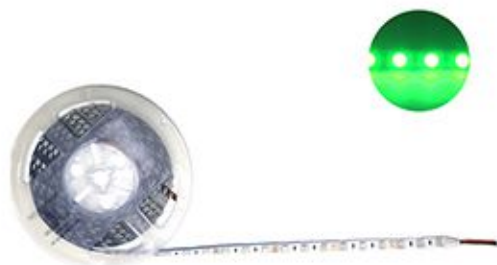

LOI 5050 **GREEN**
IP 20 60LED